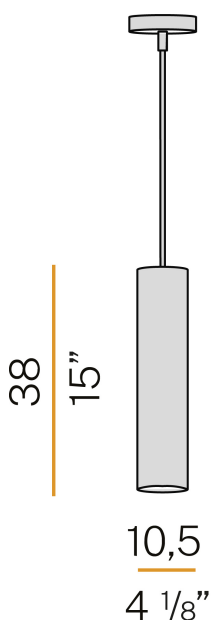

### Data sheet

CODE	L03717.000.0401
SYSTEM POWER CONSUMPTION	15W
EFFICACY	68.13lm/W
LIGHT SOURCE	LED
LIGHT SOURCE LIFETIME	L90 (B10) 50.000h
COLOUR TEMPERATURE	3000K Ra>90
LIGHT DISTRIBUTION	diffused
POWER SUPPLY	220-240V AC
FREQUENCY	50/60Hz
ELECTRICAL CONFIGURATION	ON-OFF
DRIVER	integrated included
NOMINAL LUMINOUS FLUX	1611lm
LUMEN OUTPUT	1022lm
EFFICIENCY	63.4%
WEIGHT	1,45 Kg
PROTECTION DEGREE	IP40
COLOUR TOLLERANCES	SDCM 3
PACKING DIMENSIONS (CM)	21,0 x 21,0 x 42,5

Suspension lighting fixture for interiors, with direct light emission. Extruded aluminium structure in white, black, bronze or mat brass polyacrylic paint, or with gold leaf coating. Turned pickled sheet metal end cap in white, black, bronze, mat brass or gold polyacrylic paint. Aluminium dissipation plate. Flat frosted glass diffuser. Turned pickled sheet metal frame in white, black, bronze or mat brass polyacrylic paint, or with gold leaf coating. 2m (78,7") long suspension and power cable in transparent PVC. Power canopy with galvanized sheet metal ceiling bracket and pickled sheet metal covering in white, black, bronze or mat brass polyacrylic paint, or with gold leaf coating.

### Technical drawing

### Polar diagram